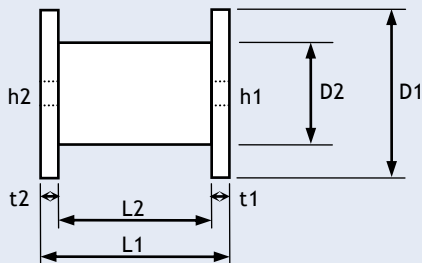

P-400/250	SPOOL	
	Nominal Copper Weight	32~ 35 kg
	Wire Size Range	TBD
	AWG Range	TBD
	Spool Weight	3000 g
	Spool Material	ABS
	Spool Color	Black / Blue

DIMENSIONS AND TOLERANCES (in mm)

	D1	D2	L1	L2	t1	t2	h1/h2
Dimensions	400	250	146	100	23	23	50
Tolerances	±1.0	±1.0	±1.0	±1.0	±0.3	±0.3	+0.5 -0.0