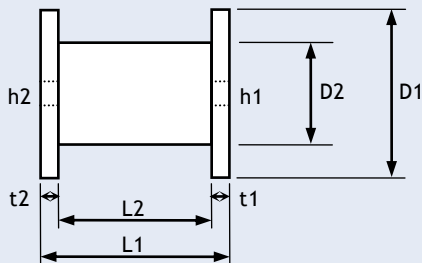

P-30	PLASTIC SPOOL	
	Nominal Copper Weight	30 kg
	Wire Size Range	0.30 ~ mm
	AWG Range	28 ~
	Spool Weight	1300 g
	Spool Material	HIPS / ABS
	Spool Color	White, Grey

**DIMENSIONS AND TOLERANCES (in mm)**

	D1	D2	L1	L2	t1	t2	h1/h2
Dimensions	300	130	160	130	15	15	30
Tolerances	±0.5	±0.4	±0.4	±0.4	±0.2	±0.2	+0.5 -0.0

**PACKAGING**

Carton Dimensions in cm	70 x 46 x 67
# per Carton	15 Spools
# per 20' CY Container	1,800 Spools
# per 40' HQ Container	4,590 Spools