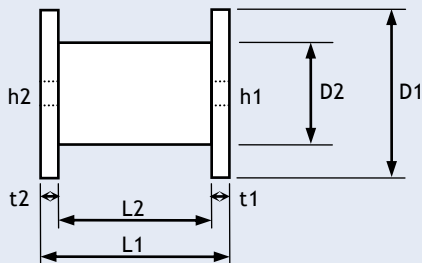

P-145(A)	SPOOL	
	Nominal Copper Weight	4.5 kg
	Wire Size Range	N/A
	AWG Range	N/A
	Spool Weight	540 g
	Spool Material	ABS
	Spool Color	Natural (Ivory)

DIMENSIONS AND TOLERANCES (in mm)

	D1	D2	L1	L2	t1	t2	h1/h2
Dimensions	145	110	170	150	10	10	70
Tolerances	±0.5	±0.5	±0.4	±0.4	±0.2	±0.2	+0.5 -0.0

PACKAGING

Carton Dimensions in cm	56 x 43 x 56
# per Carton	36 Spools
# per 20' CY Container	7,488 Spools
# per 40' HQ Container	18,576 Spools

Remarks:

1. Customized company logo is available.
2. Samples and testing reports are available upon request.